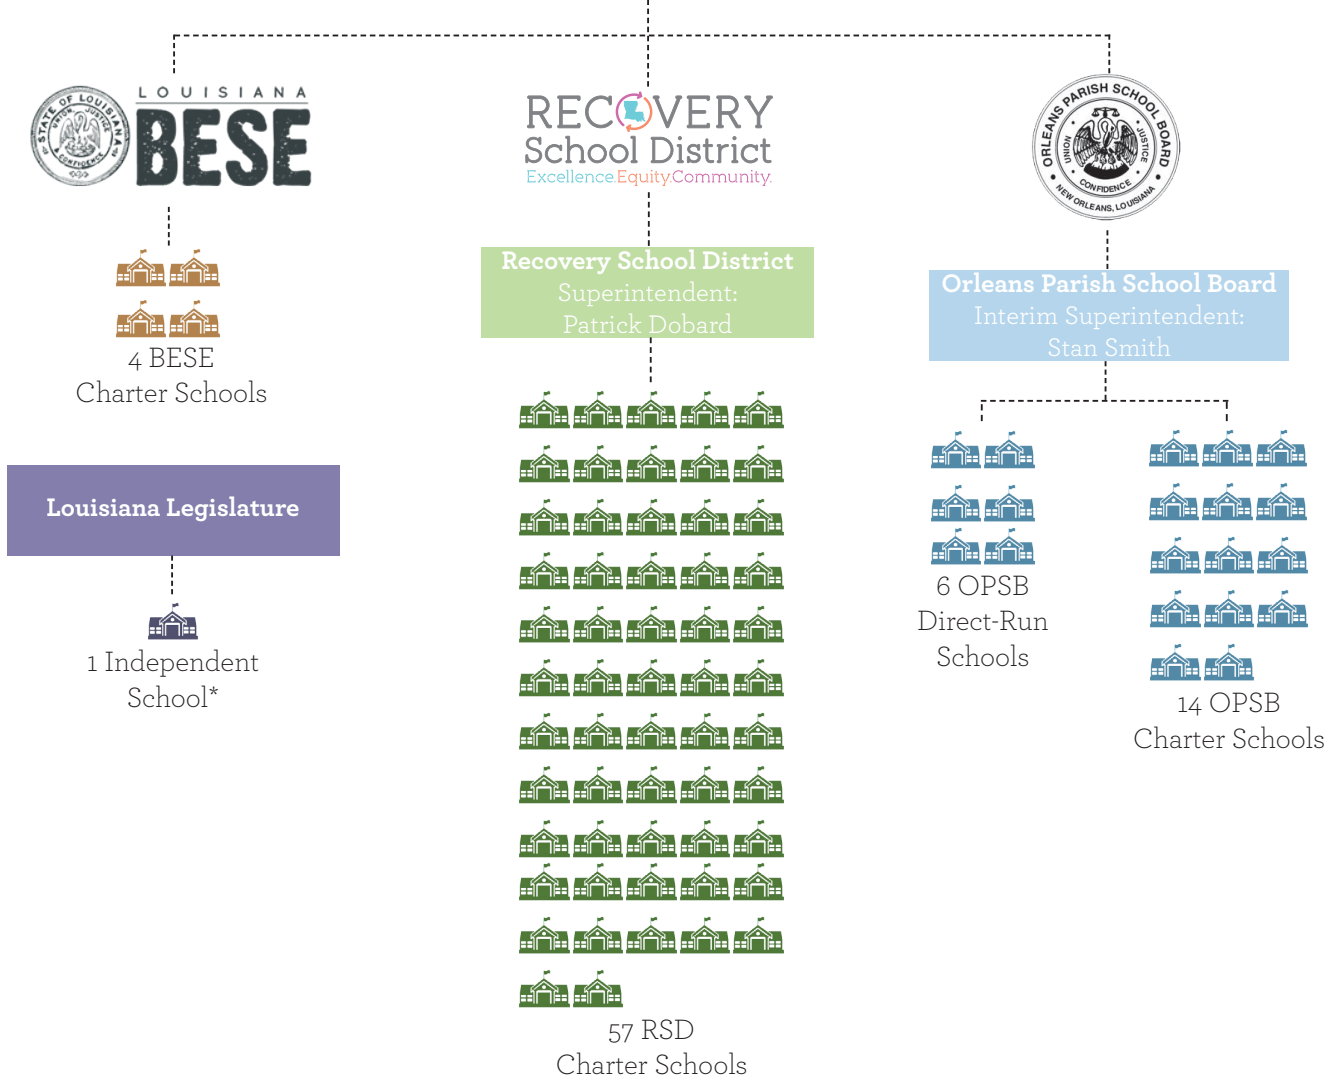

**Public Schools in New Orleans, 2014-15 School Year**

**Louisiana Board of Elementary and Secondary Education (BESE) & Louisiana Department of Education**

## Governance Structure: 2014-15 School Year

Louisiana Board of Elementary and Secondary Education (BESE) & Louisiana Department of Education  
 State Superintendent: John White

**82 Public Schools • 6 Direct-Run Schools • 76 Charter Schools\***