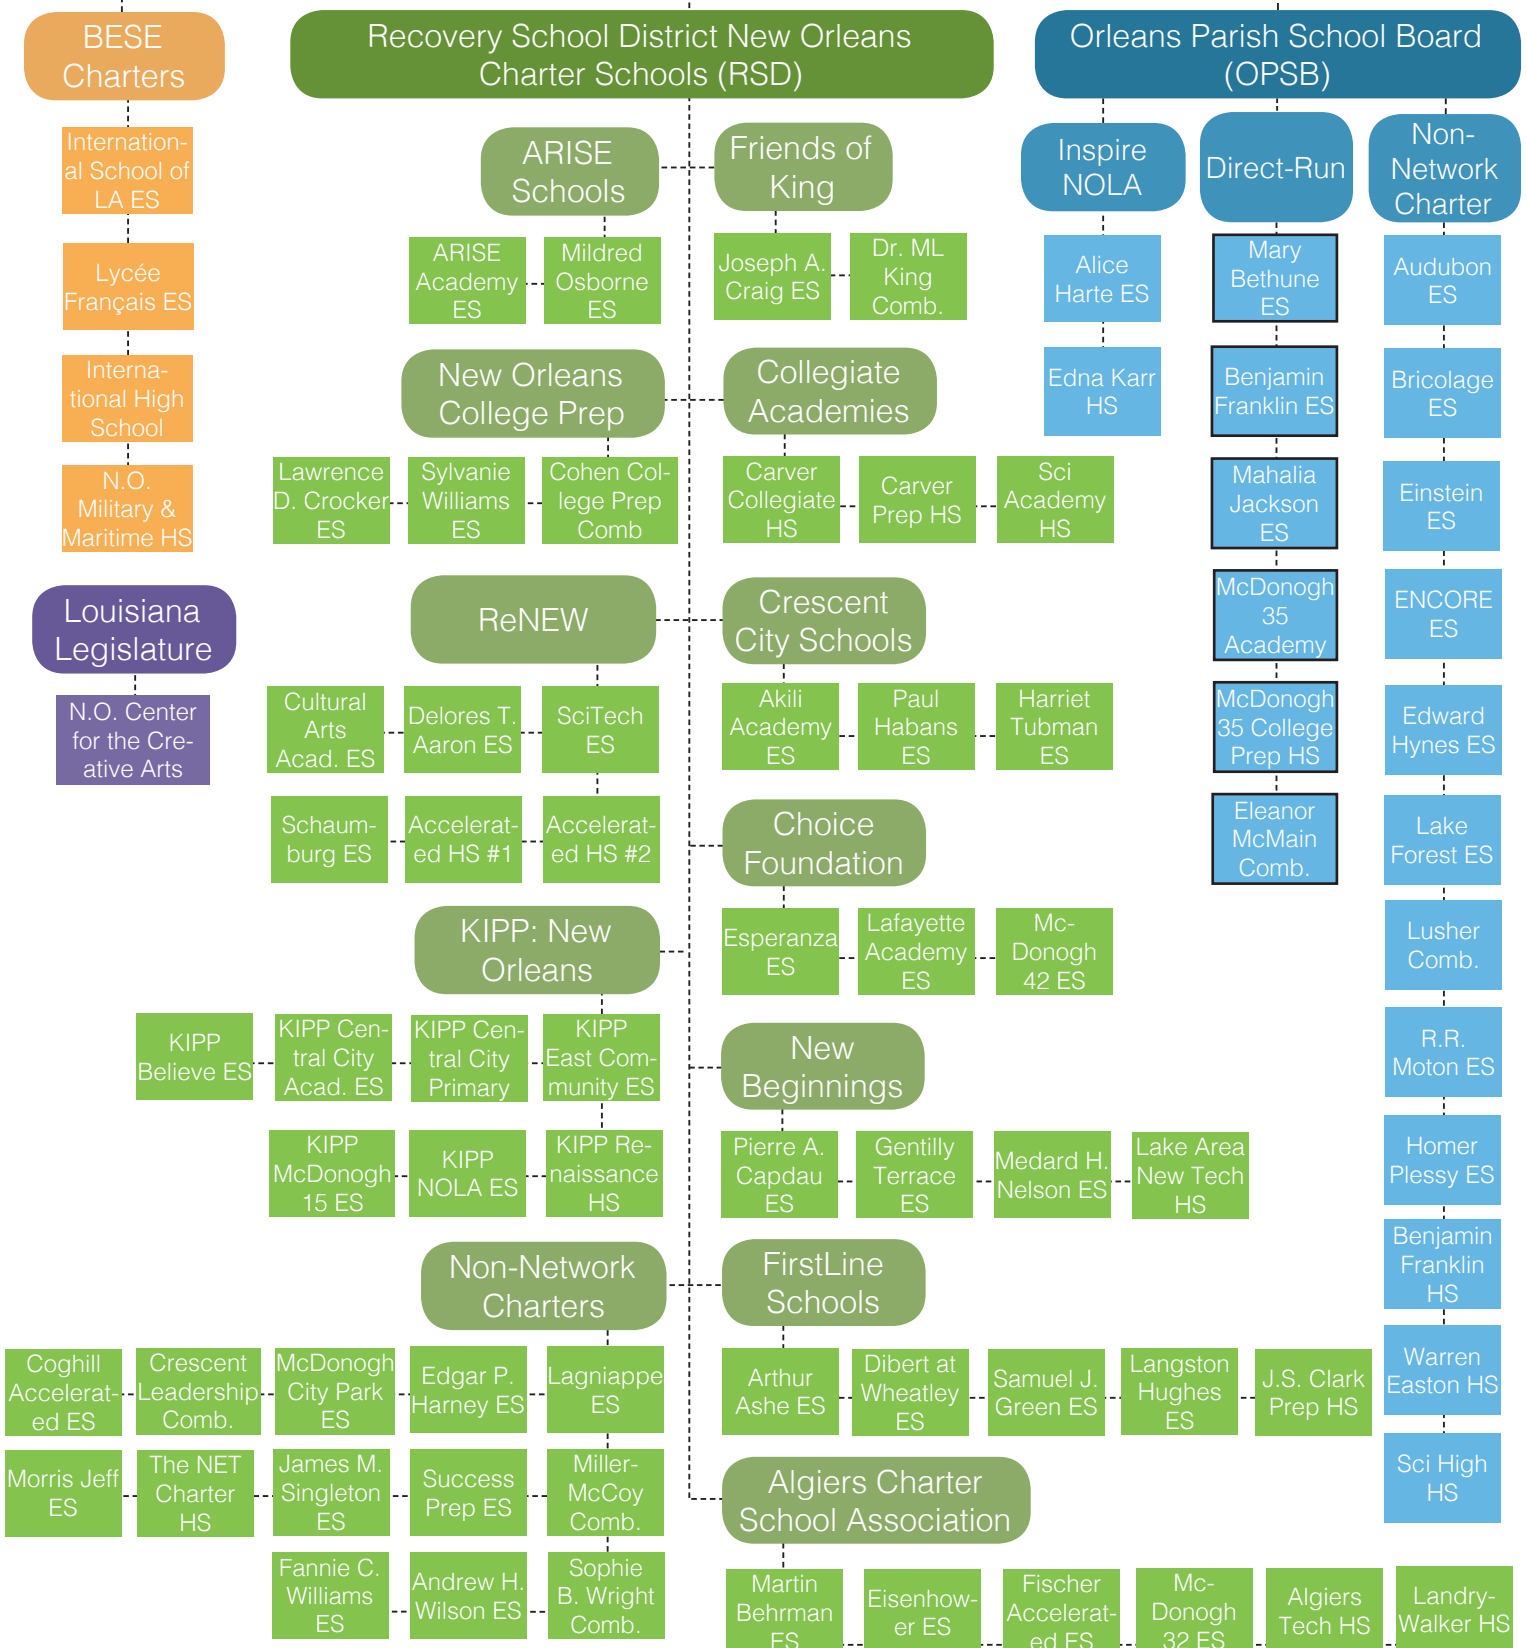

**Public Schools in New Orleans, 2014-15 School Year**

**Louisiana Board of Elementary and Secondary Education (BESE) & Louisiana Department of Education**

## Governance Structure: 2014-15 School Year

Louisiana Board of Elementary and Secondary Education (BESE) & Louisiana Department of Education  
 State Superintendent: John White

**82 Public Schools • 6 Direct-Run Schools • 76 Charter Schools\***