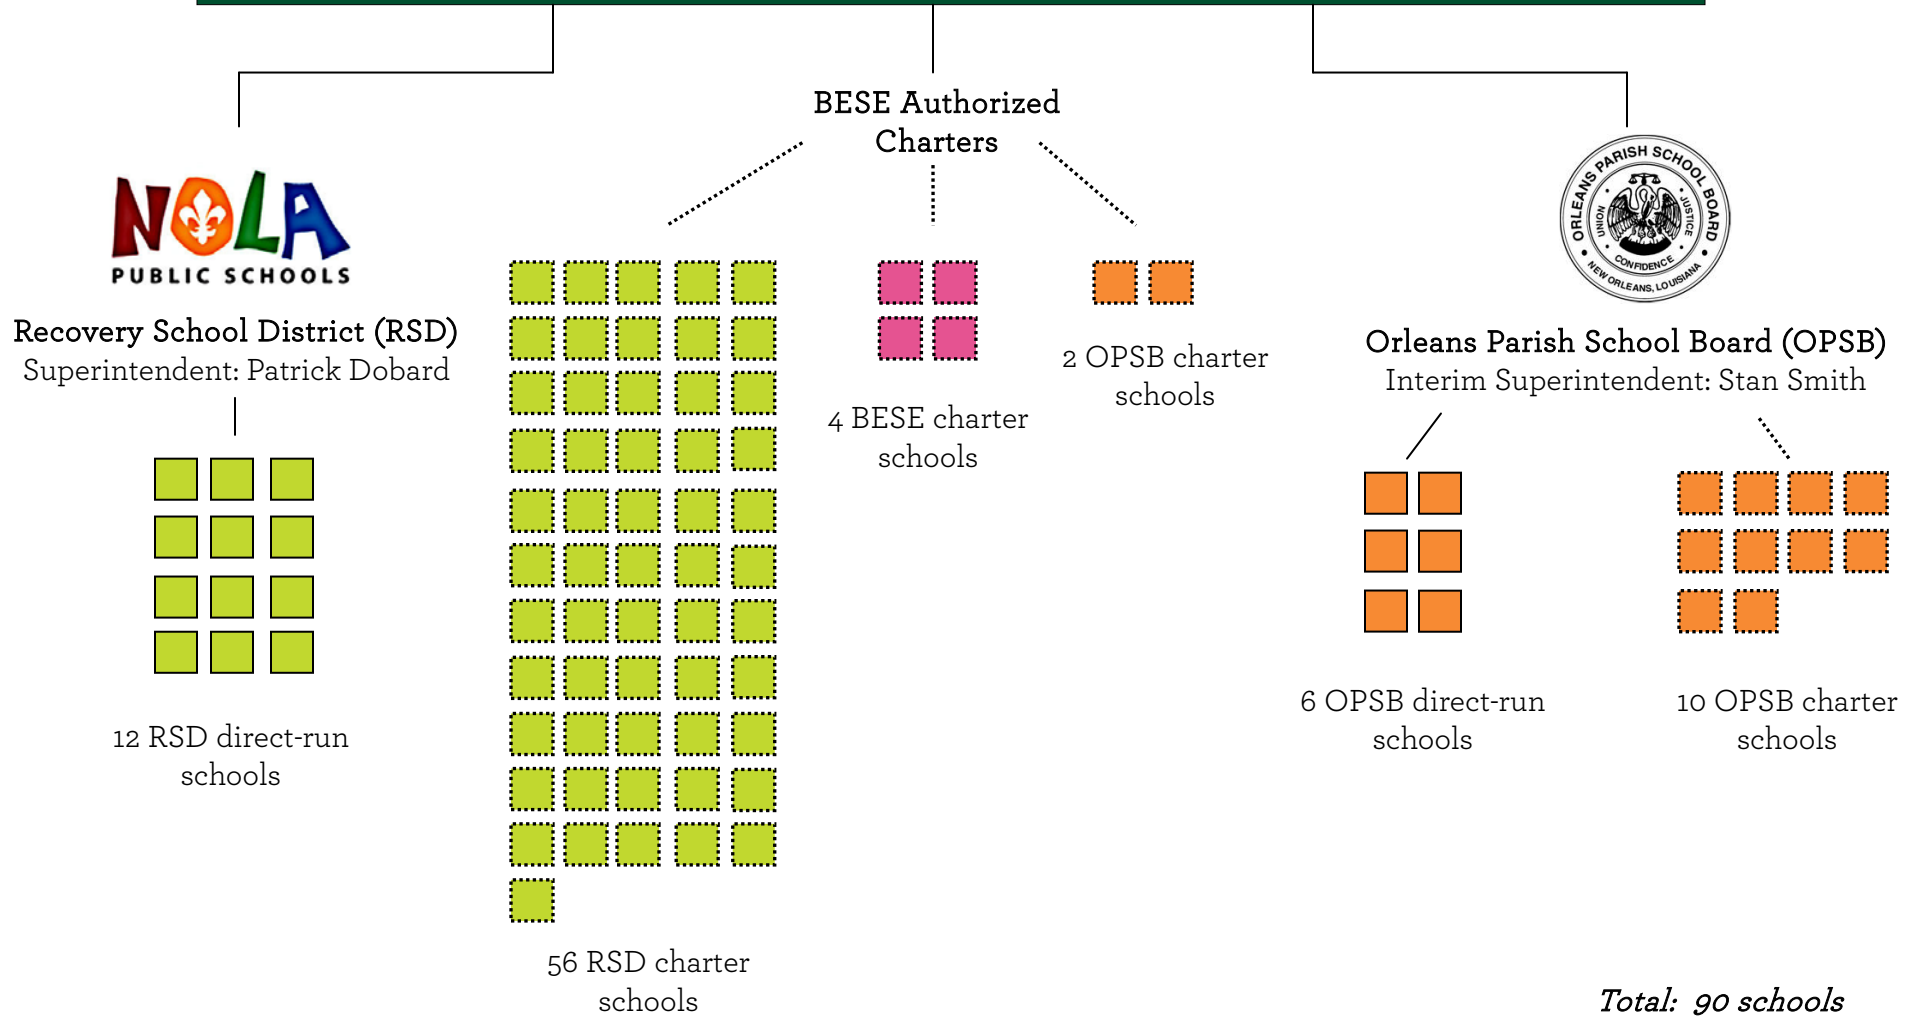

Governance Structure: 2012-2013 School Year

Louisiana Board of Elementary and Secondary Education (BESE) & Louisiana Department of Education
 State Superintendent: John White

Public Schools in New Orleans: 2012-2013 School Year

Louisiana Board of Elementary and Secondary Education (BESE)

Orleans Parish School Board (OPSB)