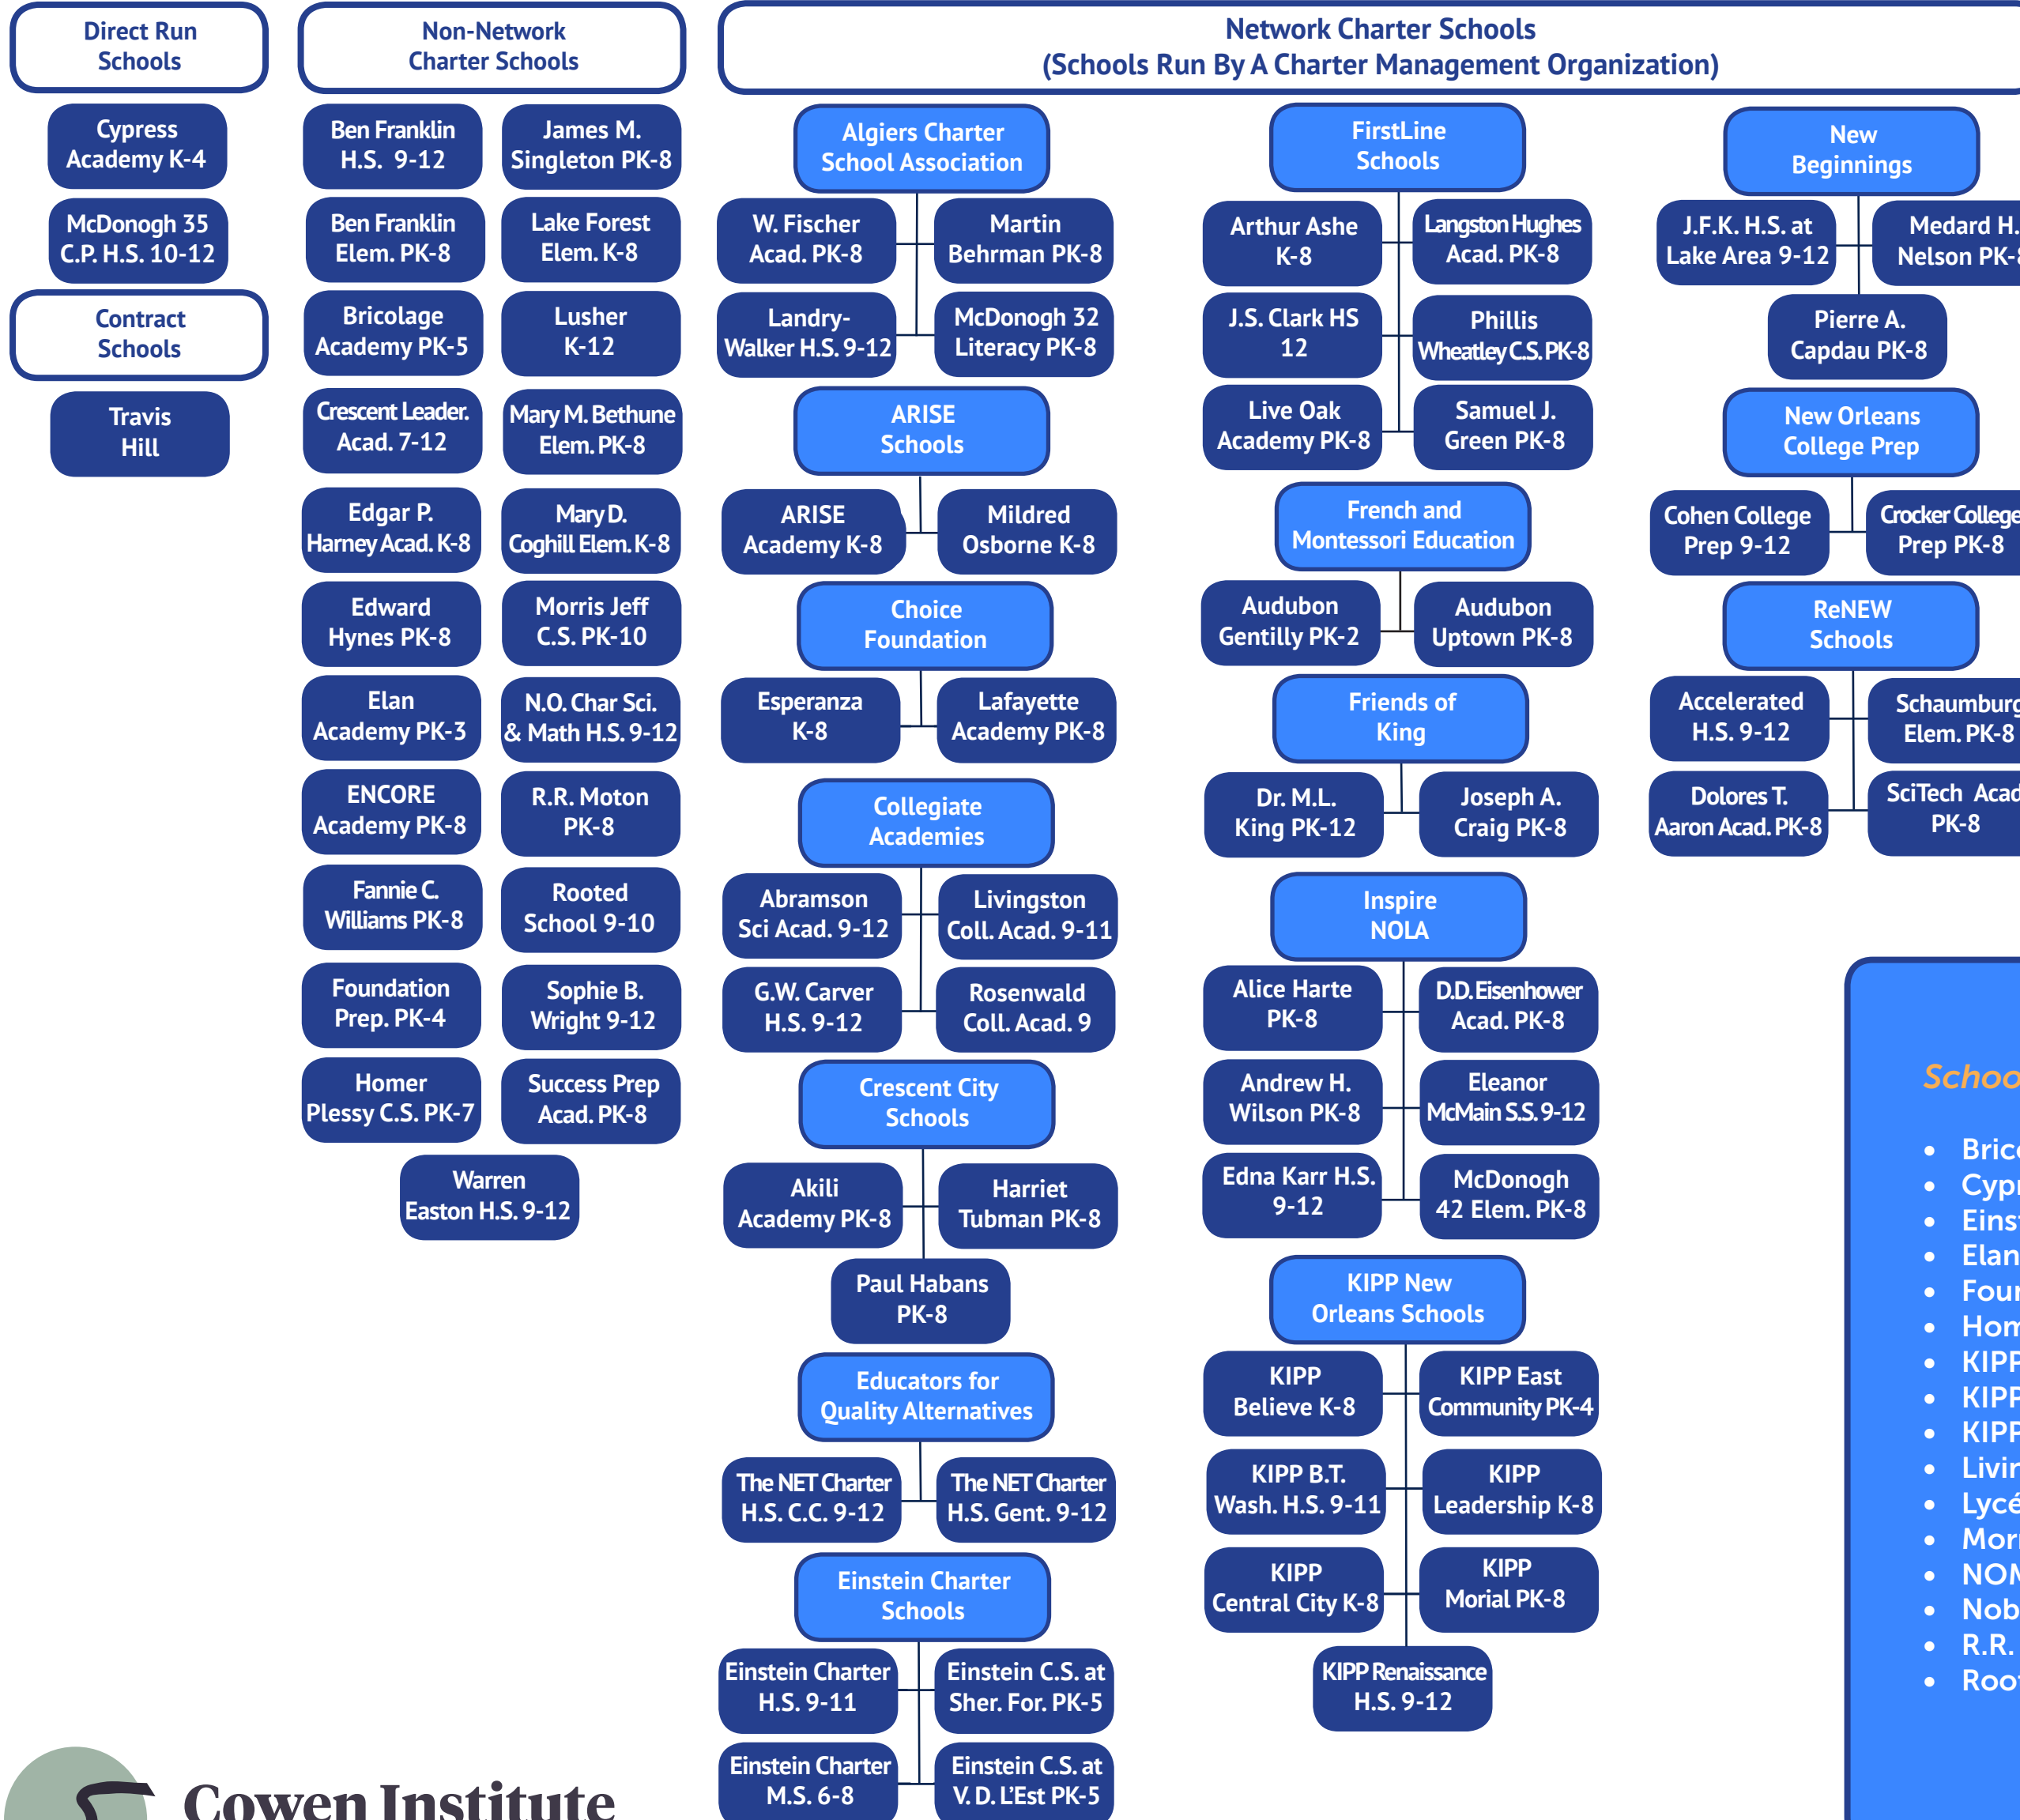

# The Blueprint of Public Schools in New Orleans: Governance in 2018-2019

Louisiana Board of Elementary and Secondary Education (BESE) & Louisiana Department of Education

## Orleans Parish School Board (OPSB)